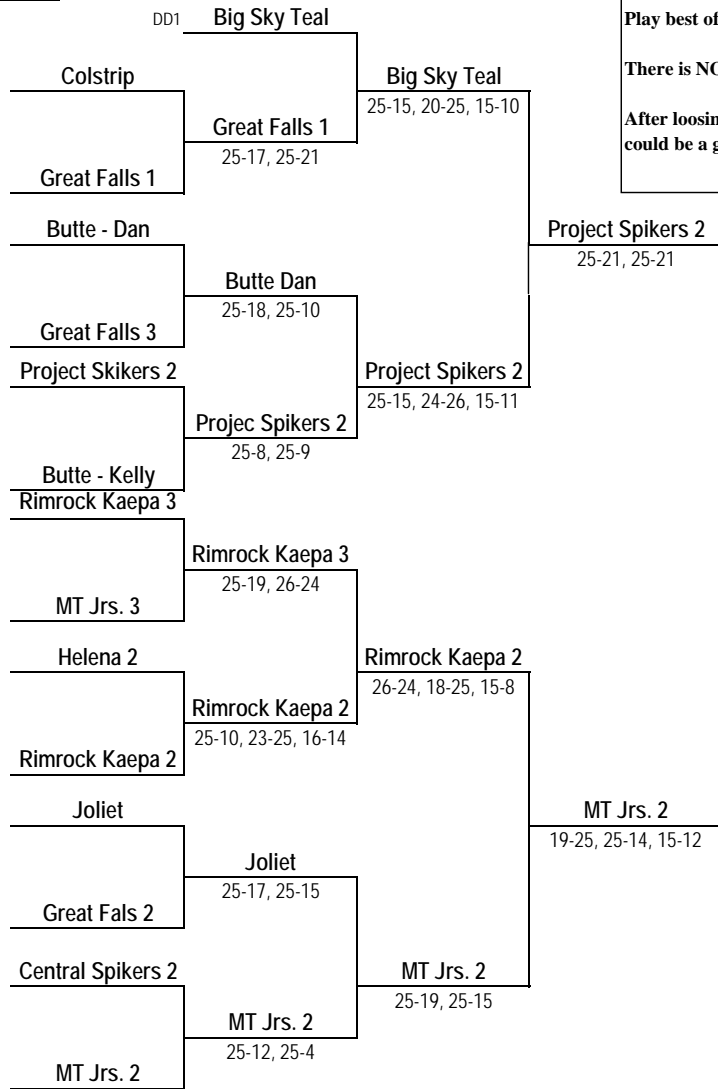

**Silver Bracket**

Matches will be played at both Castle Rock and Skyview. Castle Rock courts will be noted as CR1 and CR2. Skyview courts will be noted as S4 or S3.

**Silver Bracket matches begin at 8:30**

Play best of 3 to 25, 3rd game to 15

There is NO cap on any of the games in bracket play

After loosing out, you must ref the next game on that court (it could be a game from a different bracket)

MT Jrs. 2

---

**Silver Champion**

25-14, 25-12